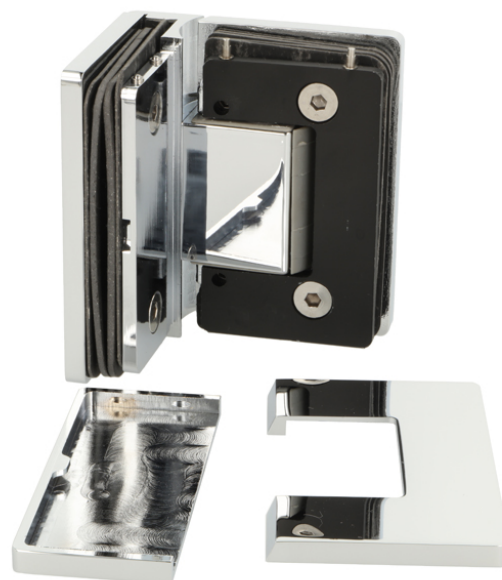

PRODUCT SHEET

Description:

Shower Hinge "Rio", 90DG, CPL, Glass/Glass, 8-10mm Glass Thickness, W/15DG Angle Adjustment Function & 25DG Return, Function, Brass Material, Hidden Screws., Black Fiber Gaskets: 2 x 1mm & 2 x 2mm Thickness., Load Capacity Pr. Pair: 45kg

Item number:

15.23.889-0

Units	Box	Carton	HS Code	Barcode
Pcs.	1	10	8302100090	
				5704866501286

SISO A/S

Mileparken 11
DK-2740 Skovlunde
Denmark
VAT: 24786013

Phone +45 45 830 900

www.siso.dk
siso@siso.dk

Danske Bank
Nytorv Branch
Copenhagen
SWIFT: DABADKKK

Account no.
4180 3112 112936
IBAN Account
DK7230003112112936